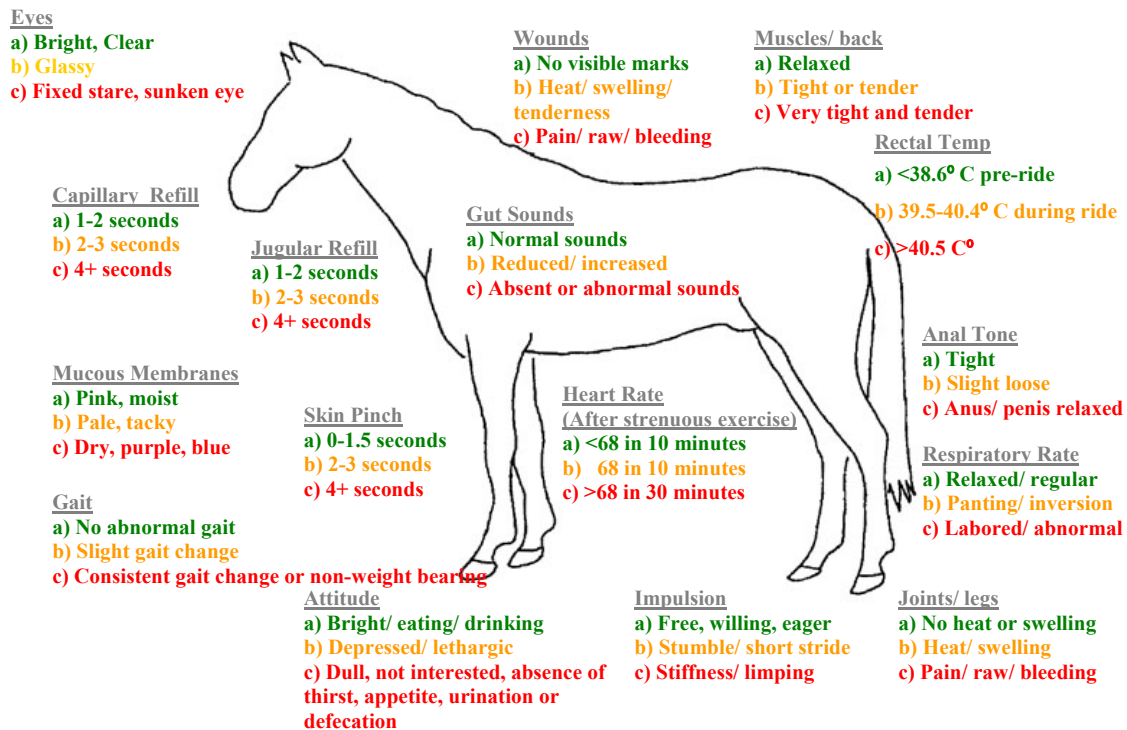

Horse Health Check*: These parameters must be considered together to present the whole picture on the state of the horse.

* Ecker Gayle, BA, BEd, MSc, Applied Nutrition, ed. Reed, SM, Equine Internal Medicine, 2nd Edition, Saunders, St. Louis, MO 2004.